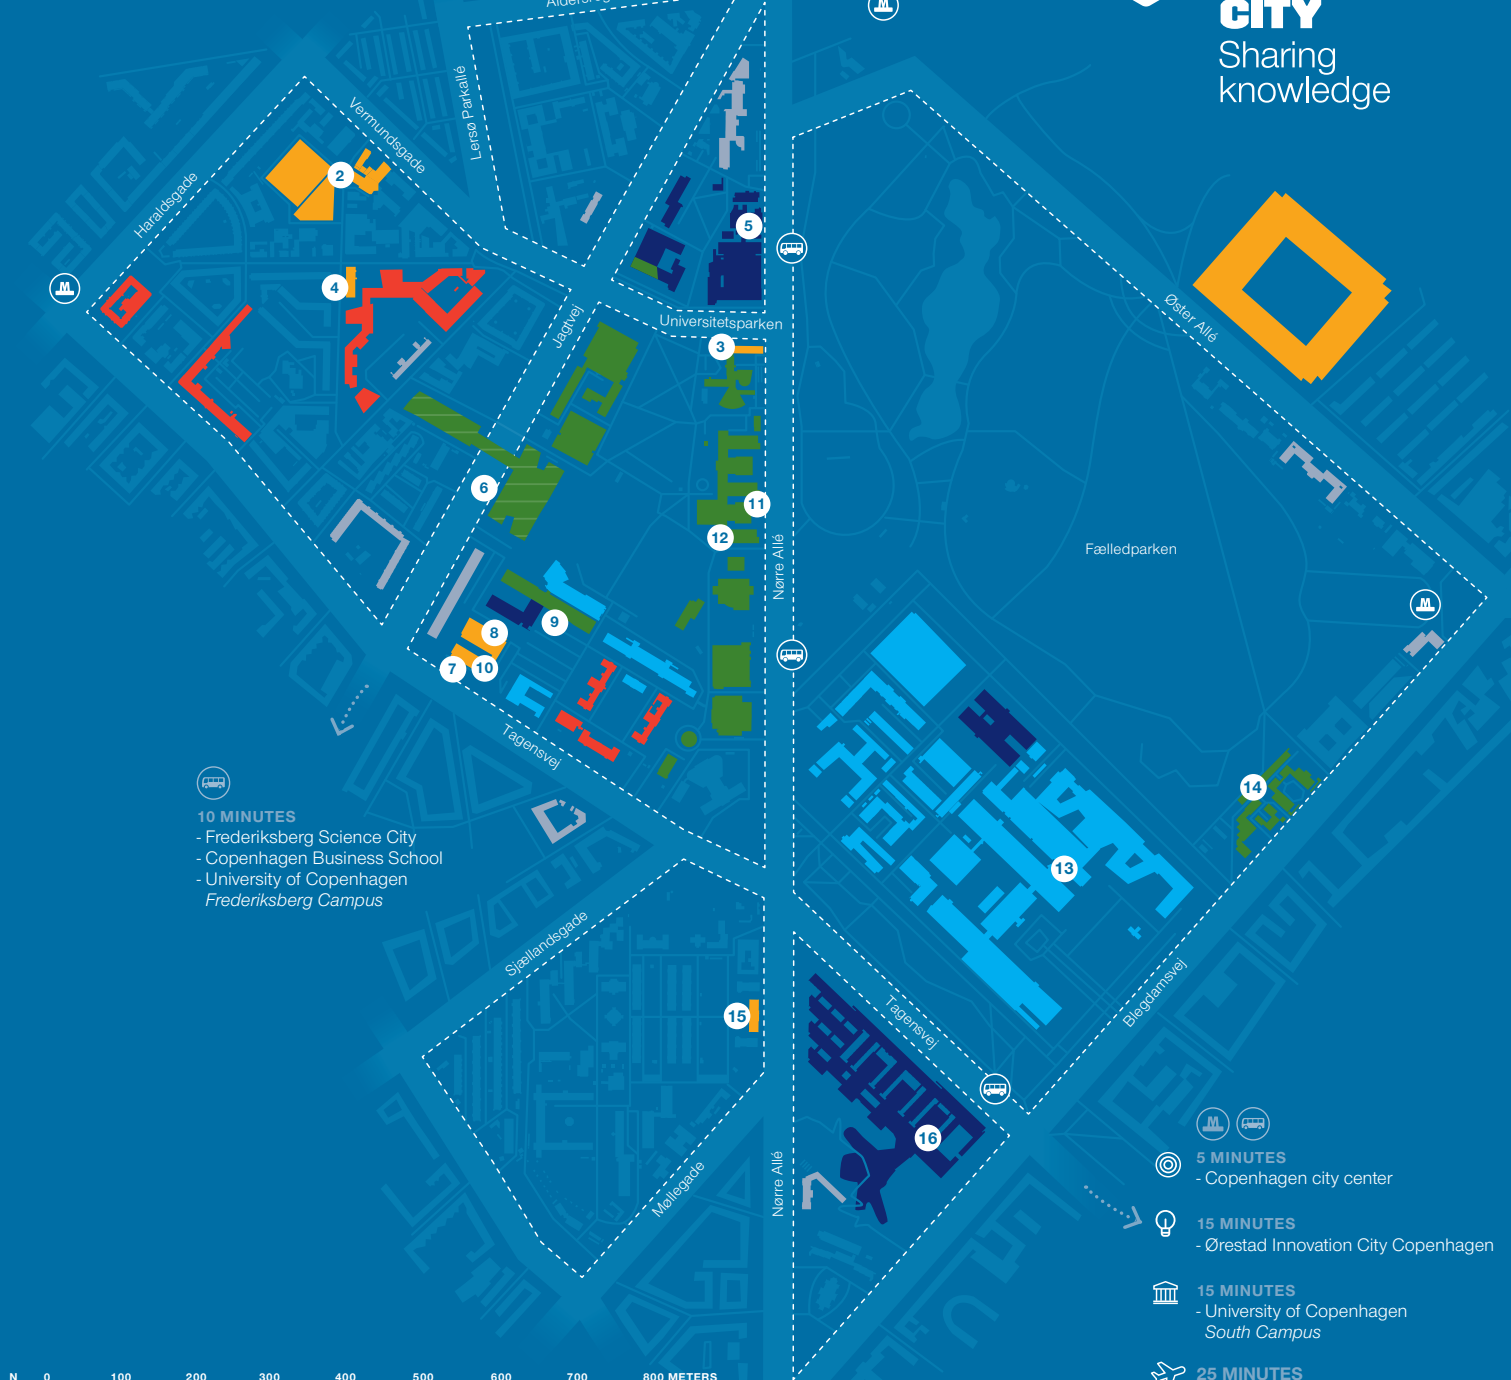

**COPENHAGEN
SCIENCE
CITY**
Sharing
knowledge

**WALKABLE WORLD-CLASS
THE 800-METRE RADIUS
INNOVATION DISTRICT**

Join an innovation ecosystem full of opportunity in the heart of the Danish capital. Here talent, research facilities, companies, innovation hubs, residential areas and recreational activities are within easy reach on foot or by bike.

SYMBION

25 MINUTES
- Lyngby-Taarbæk City of Knowledge
- The Technical University of Denmark

5 MINUTES
- Symbion

10 MINUTES
- Frederiksberg Science City
- Copenhagen Business School
- University of Copenhagen
Frederiksberg Campus

5 MINUTES
- Copenhagen city center

15 MINUTES
- Ørestad Innovation City Copenhagen

15 MINUTES
- University of Copenhagen
South Campus

25 MINUTES
- Copenhagen Airport

60 MINUTES
- European Spallation Source and MAX IV