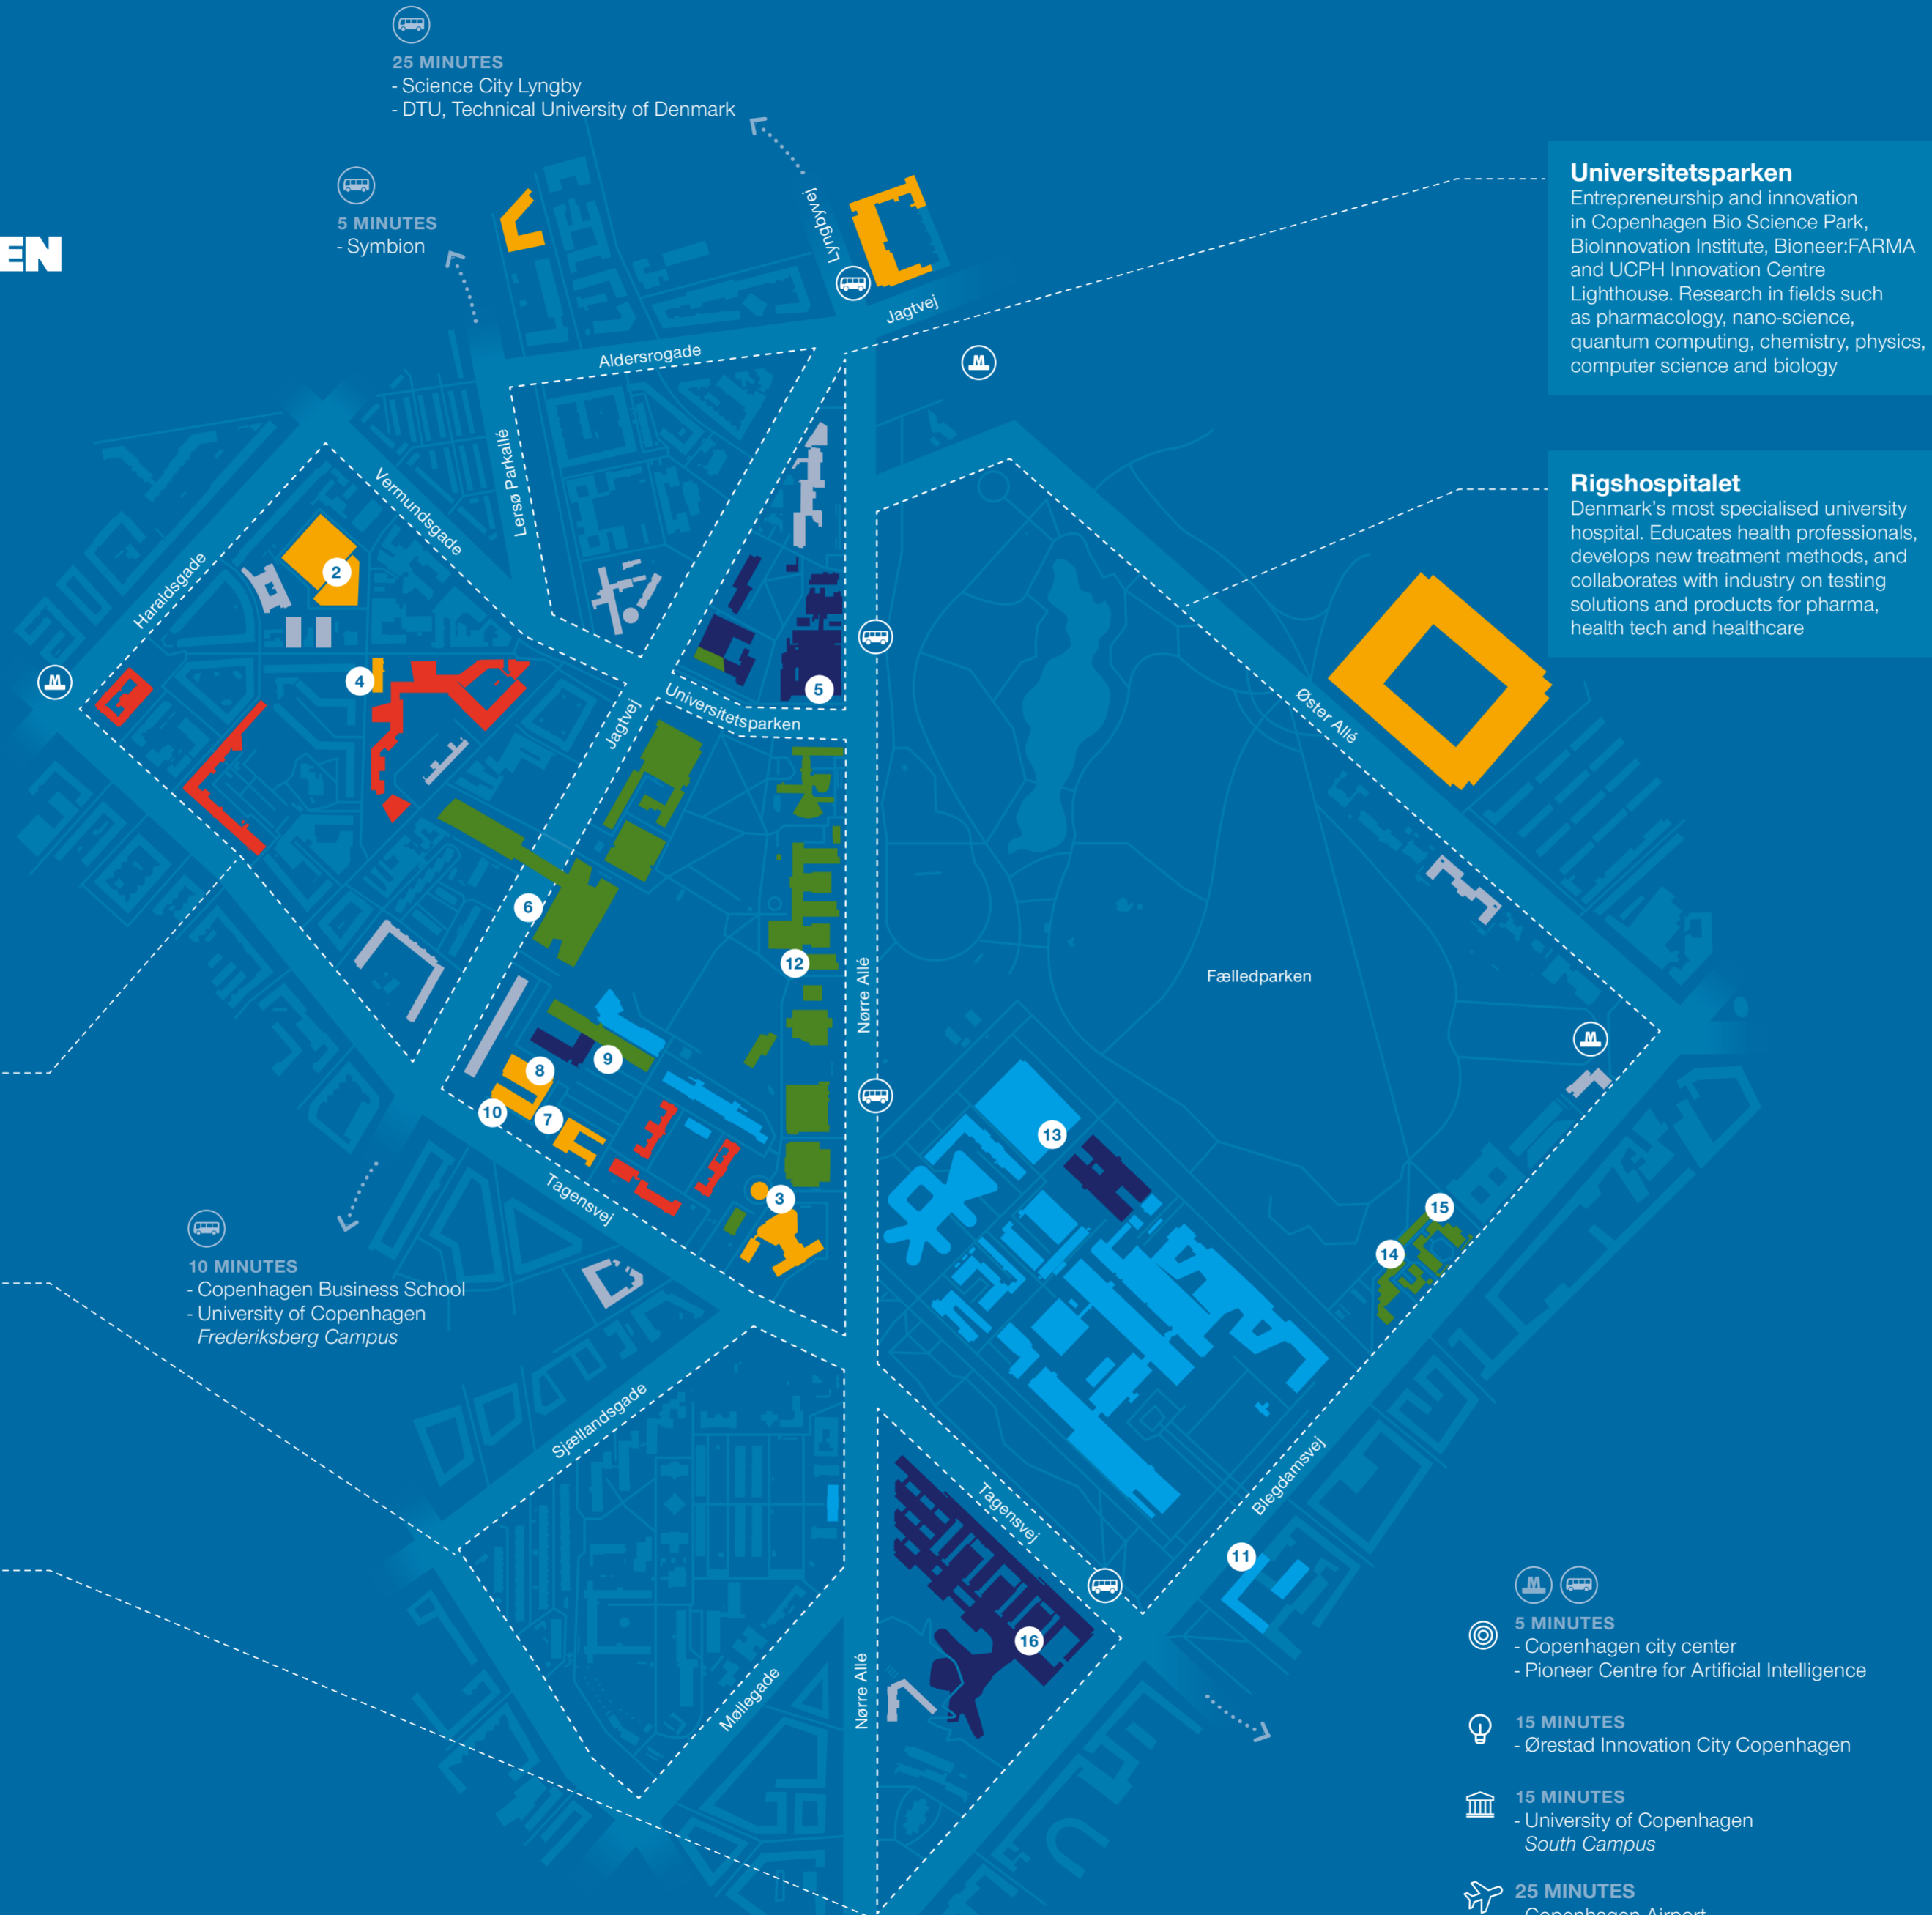

Universitetsparken
Entrepreneurship and innovation in Copenhagen Bio Science Park, Biolnnovation Institute, Bioneer:FARMA and UCPH Innovation Centre Lighthouse. Research in fields such as pharmacology, nano-science, quantum computing, chemistry, physics, computer science and biology

Rigshospitalet
Denmark's most specialised university hospital. Educates health professionals, develops new treatment methods, and collaborates with industry on testing solutions and products for pharma, health tech and healthcare

- RAPID BUS LANE
- METRO STATION
- FACULTY OF HEALTH AND MEDICAL SCIENCES UNIVERSITY OF COPENHAGEN
- FACULTY OF SCIENCE UNIVERSITY OF COPENHAGEN
- UNIVERSITY COLLEGE COPENHAGEN
- RIGSHOSPITALET UNIVERSITY OF COPENHAGEN
- SCIENCE PARKS, HUBS AND OFFICE HOTELS
- STUDENT RESIDENCIES

1. 1 Symbion
2. 2 Woods Office Titanhus
3. 3 Lighthouse & Copenhagen Science City secretariat
4. 4 House of Practice and Innovation
5. 5 UCPH Tech Transfer Office
6. 6 Niels Bohr Building
7. 7 Copenhagen Bio Science Park COBIS
8. 8 ESS Data Management & Software Centre
9. 9 Copenhagen Biocenter
10. 10 Biolnnovation Institute
11. 11 Innovation centre, Rigshospitalet & Copenhagen Academy for Medical Education and Simulation
12. 12 Center for Quantum Devices (QDev)
13. 13 Clinical Research and Healthcare Development
14. 14 Niels Bohr Institute & NATO DIANA Quantum Centre
15. 15 Novo Nordisk Foundation Quantum Computing Programme
16. 16 Basic Biomedical Research

- 5 MINUTES
  - Copenhagen city center
  - Pioneer Centre for Artificial Intelligence
- 15 MINUTES
  - Ørestad Innovation City Copenhagen
- 15 MINUTES
  - University of Copenhagen South Campus
- 25 MINUTES
  - Copenhagen Airport
- 60 MINUTES
  - European Spallation Source and MAX IV