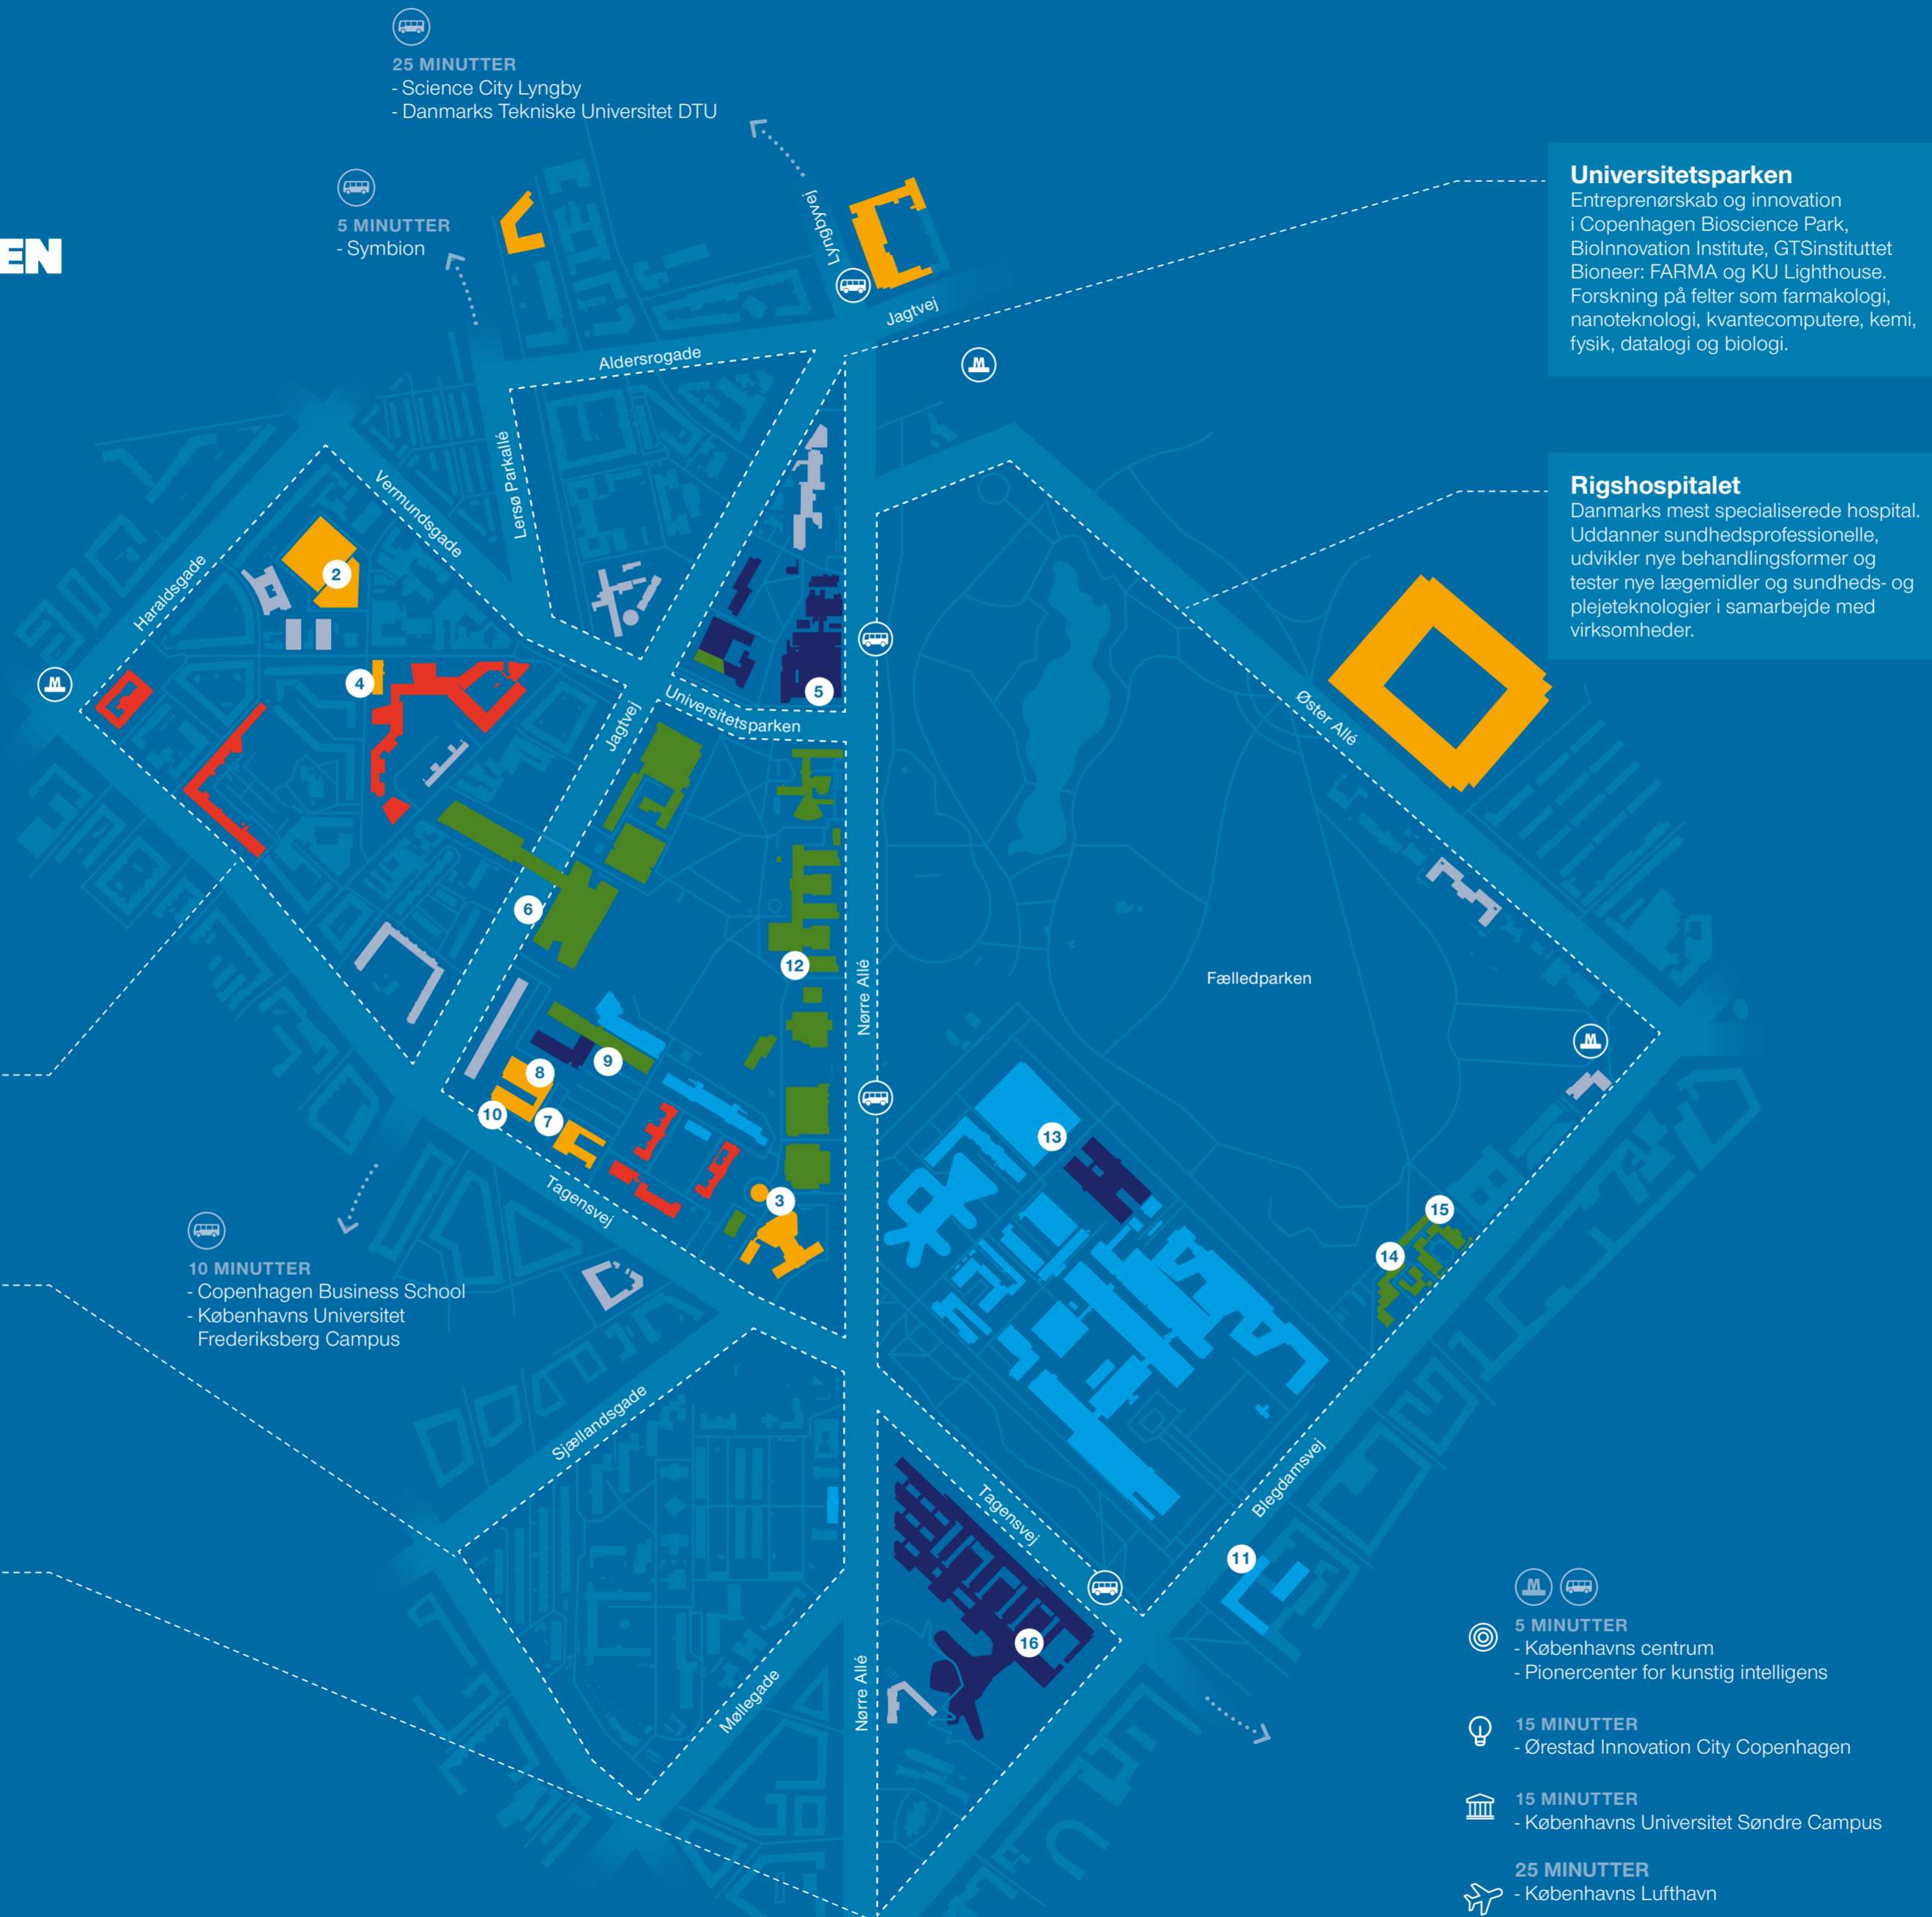

Universitetsparken

Entreprenørskab og innovation i Copenhagen Bioscience Park, Biolnnovation Institute, GTSinstituttet Bioneer: FARMA og KU Lighthouse. Forskning på felter som farmakologi, nanoteknologi, kvantecomputere, kemi, fysik, datalogi og biologi.

Rigshospitalet

Danmarks mest specialiserede hospital. Uddanner sundhedsprofessionelle, udvikler nye behandlingsformer og tester nye lægemidler og sundheds- og plejetechnologier i samarbejde med virksomheder.

EKSPRESBUSBANE METRO STATION

- **DET SUNDHEDSVIDENSKABELIGE FAKULTET**
  KØBENHAVNS UNIVERSITET
- **DET NATUR- OG BIOVIDENSKABELIGE FAKULTET**
  KØBENHAVNS UNIVERSITET
- **KØBENHAVNS PROFESSIONSHØJSKOLE**
- **RIGSHOSPITALET**
  KØBENHAVNS UNIVERSITET
- **START-UP-MILJØER OG KONTORHOTELLER**
- **KOLLEGIER**

- **1** Symbion
- **2** Woods Office Titanhus
- **3** Lighthouse & Copenhagen Science City-sekretariat
- **4** Praksis og Innovationshuset
- **5** KU Tech Trans Kontor
- **6** Niels Bohr Bygningen
- **7** Copenhagen Bio Science Park COBIS
- **8** ESS Data Management & Software Center
- **9** Københavns Biocenter
- **10** Biolnnovation Institute
- **11** Rigshospitalets Innovationscenter & Copenhagen Academy for Medical Education and Simulation
- **12** Center for Quantum Devices (QDev)
- **13** Klinisk forskning og sundhedsinnovation
- **14** Niels Bohr Institutet & NATO DIANA Quantum Centre
- **15** Novo Nordisk Foundation Quantum Computing Programme
- **16** Biomedicinsk Grundforskning

- **5 MINUTTER**
  - Københavns centrum
  - Pionercenter for kunstig intelligens
- **15 MINUTTER**
  - Ørestad Innovation City Copenhagen
- **15 MINUTTER**
  - Københavns Universitet Søndre Campus
- **25 MINUTTER**
  - Københavns Lufthavn
- **60 MINUTTER**
  - European Spallation Source og MAX IV